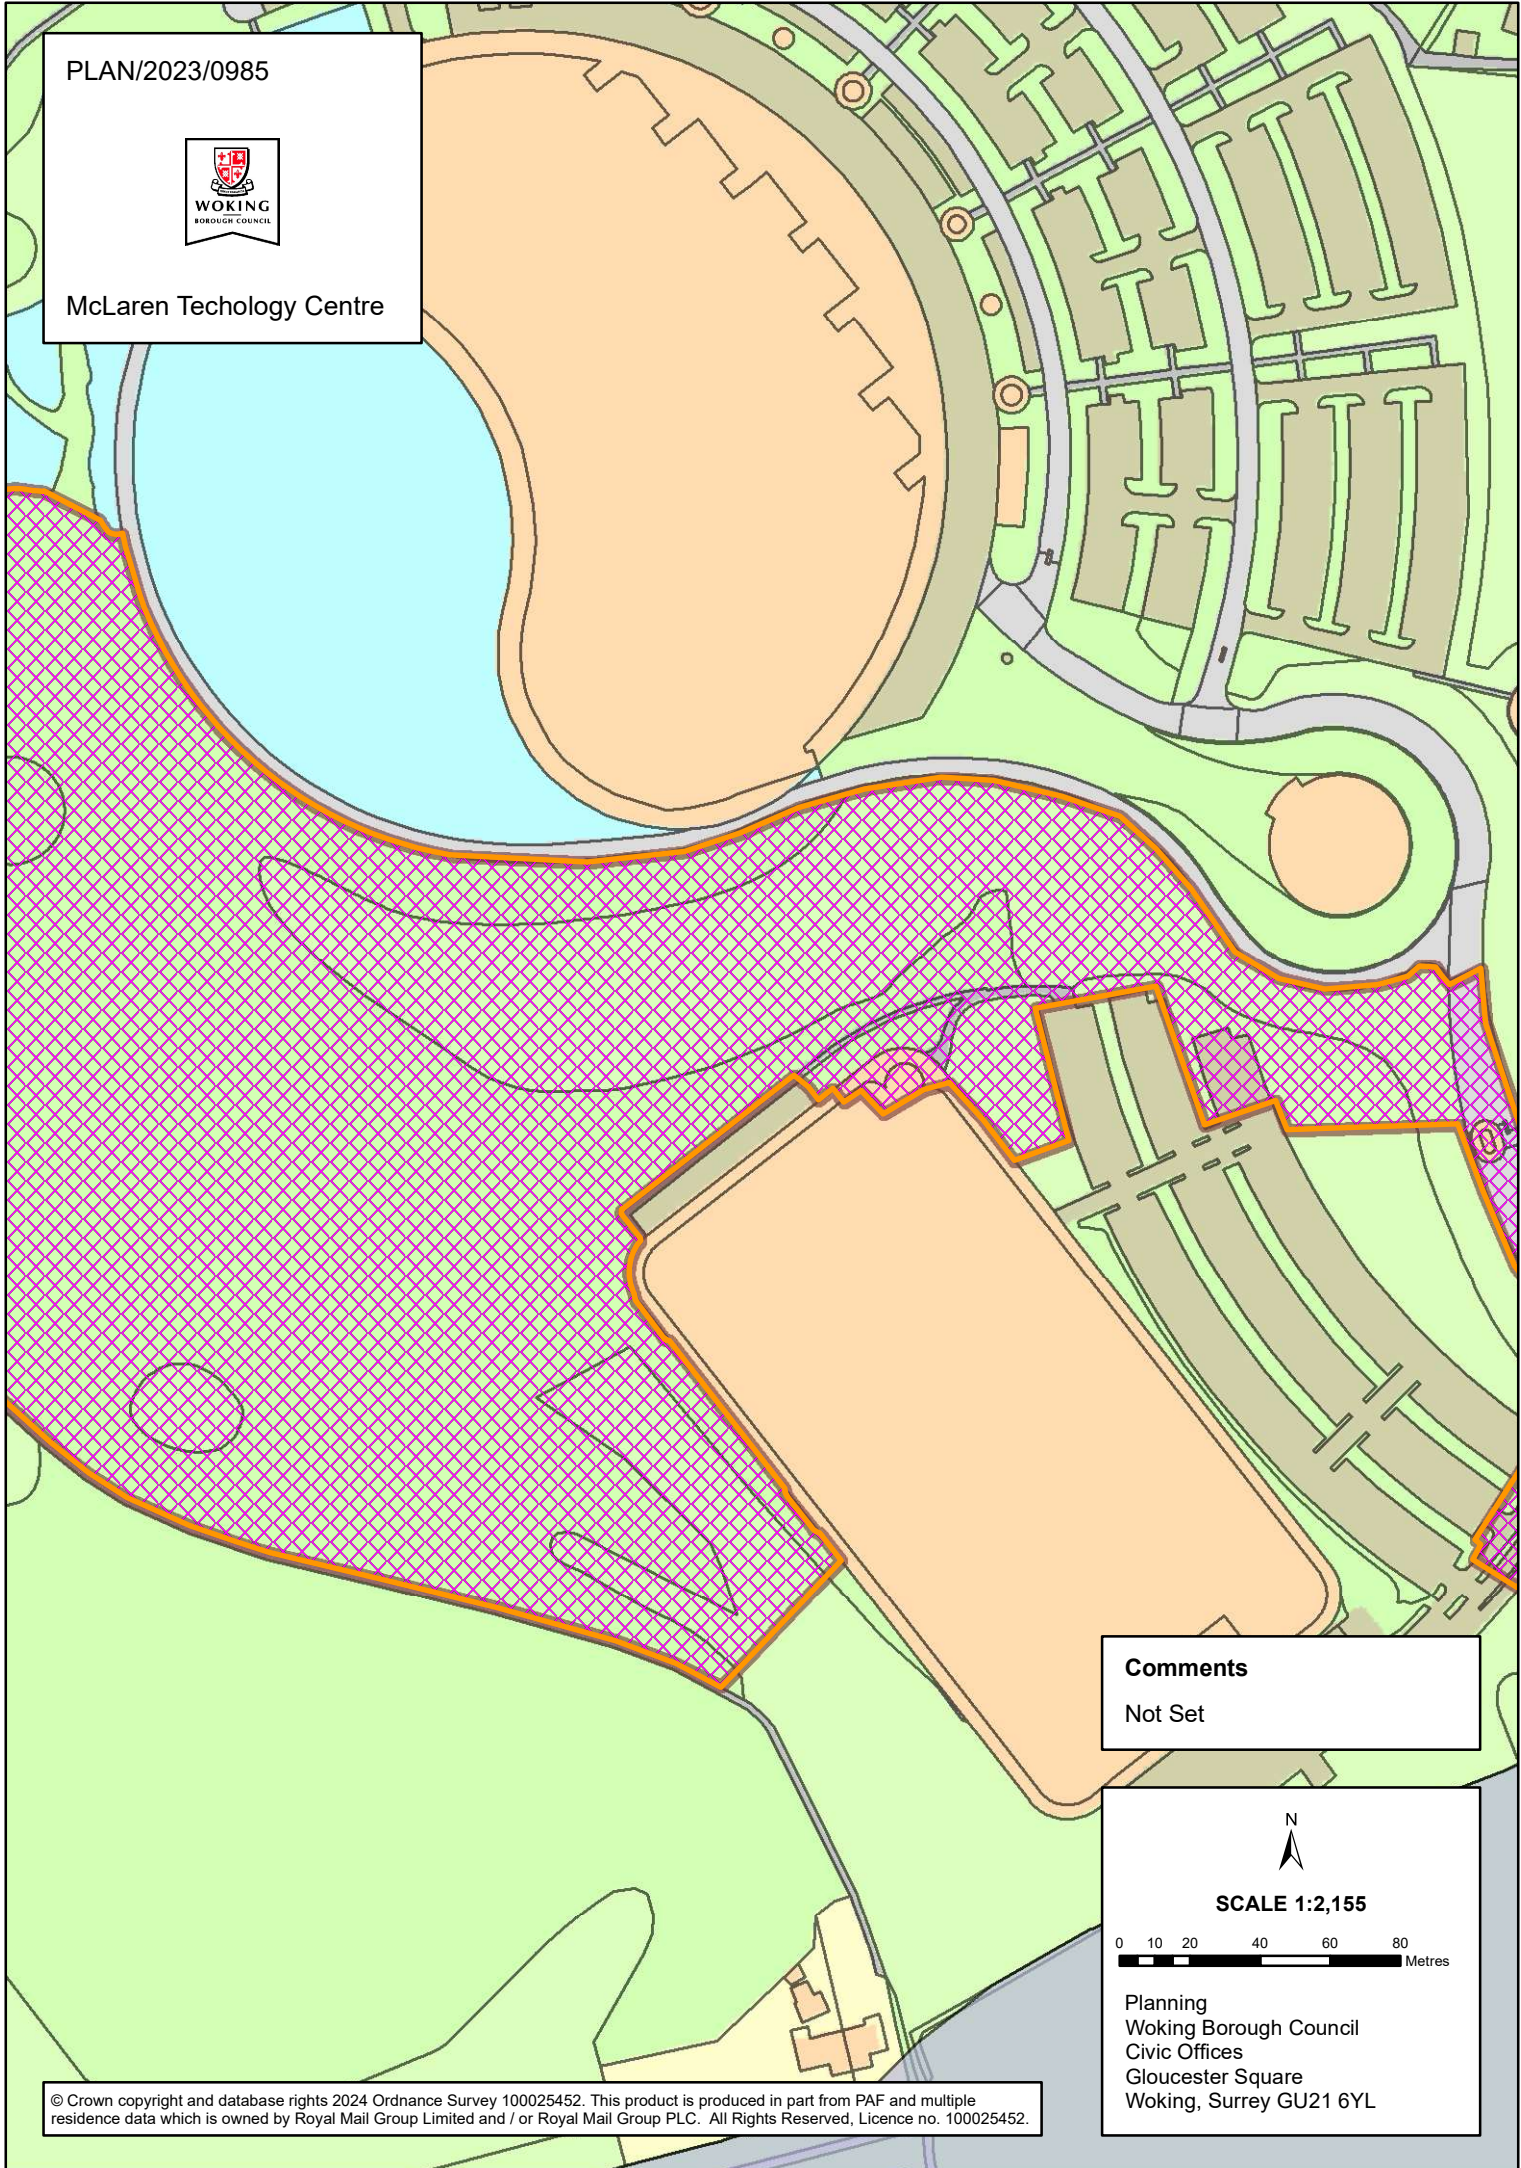

PLAN/2023/0985

McLaren Techology Centre

**Comments**  
Not Set

N  
SCALE 1:2,155  
0 10 20 40 60 80 Metres

Planning  
Woking Borough Council  
Civic Offices  
Gloucester Square  
Woking, Surrey GU21 6YL